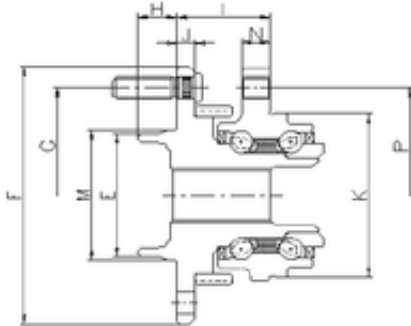

CSC BEARING GROUP limited

ILJIN IJ113040 Angular contact ball bearing

Bearing No. IJ113040

P	114,3 mm
I	59 mm
E	67 mm
F	139 mm
G	114,3 mm
H	15,5 mm
J	11 mm
K	73 mm
M	69 mm
N	9 mm
1	Wheel Bearing

IJ113040 Bearing 2D drawings and 3D CAD models