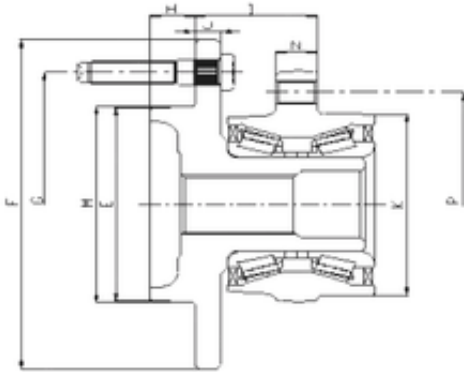

CSC BEARING GROUP limited

ILJIN IJ223063 Angular contact ball bearing

Bearing No. IJ223063

P	140 mm
I	54,34 mm
E	120,9 mm
F	205 mm
G	165,1 mm
H	20 mm
J	11,5 mm
K	113,8 mm
M	121,96 mm
N	18,3 mm
1	Wheel Bearing

IJ223063 Bearing 2D drawings and 3D CAD models