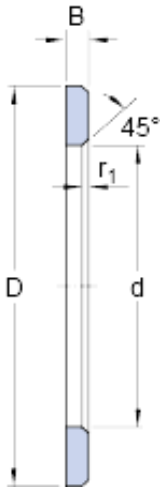

# CSC BEARING GROUP limited

15 mm x 28 mm x 2.75 mm SKF LS 1528 Axial roller bearing

Bearing No. LS 1528

LS 1528 Bearing 2D drawings and 3D CAD models

Size	28x15x2.75 mm
Bore Diameter	28 mm
Outer Diameter	15 mm
Width	2,75 mm
d	15 mm
D	28 mm
B	2.75 mm
r <sub>1</sub> - min.	0.3 mm
Size	28x15x2.75 mm
Bore Diameter	28 mm
Outer Diameter	15 mm
Width	2,75 mm
d	15 mm
D	28 mm
B	2.75 mm
r <sub>1</sub> - min.	0.3 mm
Category	Bearings
Inventory	0.0
Manufacturer Name	SKF
Minimum Buy Quantity	N/A
Weight / Kilogram	0.009
Product Group	B04144
r <sub>1</sub> min.	0.3 mm
Mass universal washer	0.009 kg