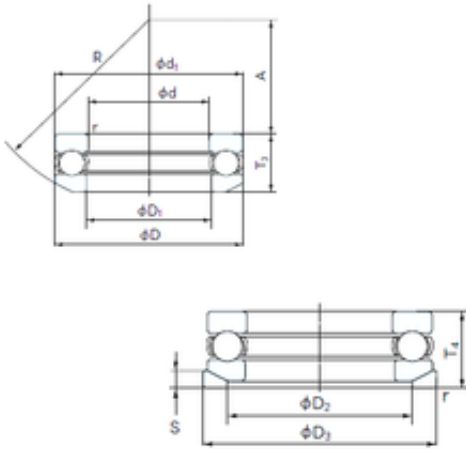

## NACHI 53422U Ball bearing

Bearing No. 53422U

53422U Bearing 2D drawings and 3D CAD models

Size	110x230x109 mm
Bore Diameter	110 mm
Outer Diameter	230 mm
Width	109 mm
d	110 mm
D	230 mm
T	109 mm
d1	225 mm
r min.	3 mm
A	59 mm
D1	113 mm
D2	170 mm
D3	240 mm
R	180 mm
S	29 mm
Weight	22.9 Kg
Basic dynamic load rating (C)	435 kN
Basic static load rating (C0)	1240 kN
(Grease) Lubrication Speed	640 r/min