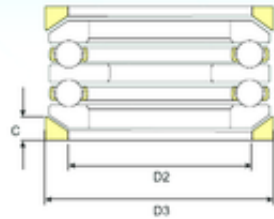

CSC BEARING GROUP limited

65 mm x 170 mm x 27 mm ISB 54416 M U 416
Ball bearing

Bearing No. 54416 M U 416

54416 M U 416 Bearing 2D drawings and 3D CAD models

Size	65x170x128.5 mm
Bore Diameter	65 mm
Outer Diameter	170 mm
Width	128,5 mm
d	65 mm
D	170 mm
H	128,5 mm
B	27 mm
C	22 mm
D1	83 mm
D2	125 mm
D3	175 mm
H1	140 mm
Weight	1,4 Kg
Basic dynamic load rating (C)	264,6 kN
Basic static load rating (C0)	656,6 kN
(Grease) Lubrication Speed	1224 r/min