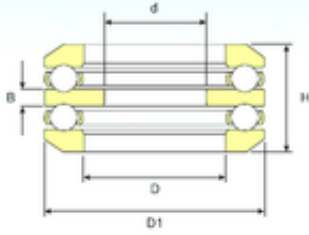

CSC BEARING GROUP limited

65 mm x 170 mm x 27 mm ISB 54416 M U 416
Ball bearing

Bearing No. 54416 M U 416

54416 M U 416 Bearing 2D drawings and 3D CAD models

Size	65x170x128.5 mm
Bore Diameter	65 mm
Outer Diameter	170 mm
Width	128,5 mm
d	65 mm
D	170 mm
H	128,5 mm
B	27 mm
C	22 mm
D1	83 mm
D2	125 mm
D3	175 mm
H1	140 mm
Weight	1,4 Kg
Basic dynamic load rating (C)	264,6 kN
Basic static load rating (C0)	656,6 kN
(Grease) Lubrication Speed	1224 r/min