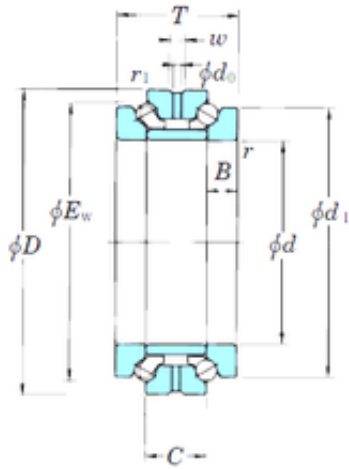

CSC BEARING GROUP limited

130 mm x 200 mm x 21 mm KOYO 234426B Ball bearing

Bearing No. 234426B

Size	130x200x84 mm
Bore Diameter	130 mm
Outer Diameter	200 mm
Width	84 mm
d	130 mm
D	200 mm
E _w	182 mm
T	84 mm
B	21 mm
C	42 mm
Angle (°)	60 °
d ₁	177 mm
r min.	2 mm
r ₁ min.	1 mm
W	12 mm
Weight	8,63 Kg
Basic dynamic load rating (C)	139 kN
Basic static load rating (C ₀)	340 kN
(Grease) Lubrication Speed	2 100 r/min

234426B Bearing 2D drawings and 3D CAD models