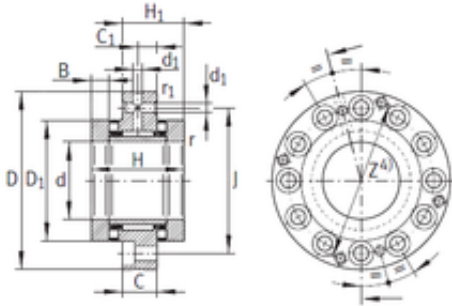

CSC BEARING GROUP limited

50 mm x 115 mm x 11,5 mm INA ZARF50115-TV Compound bearing

Bearing No. ZARF50115-TV

Size	50x115x22.5 mm
Bore Diameter	50 mm
Outer Diameter	115 mm
Width	22,5 mm
d	50 mm
D	115 mm
C	22,5 mm
H	60 mm
d1	6 mm
r min.	0,3 mm
r1 min.	0,6 mm
B	11,5 mm
C1	12,5 mm
D1	78 mm
H1	40 mm
J	94 mm
da min.	67 mm
Da max.	79 mm
Weight	2,1 Kg
Dynamic load rating radial (C)	40 kN
Dynamic load rating axial (C)	90 kN
Static load rating radial (C0)	82 kN
Static load rating axial (C0)	300 kN
(Grease) Lubrication Speed	1 200 r/min

ZARF50115-TV Bearing 2D drawings and 3D CAD models

CSC BEARING GROUP limited

Category	Ball Bearings
Inventory	0.0
Manufacturer Name	SCHAEFFLER GROUP
Minimum Buy Quantity	N/A
Weight / Kilogram	2.515
Product Group	B00234