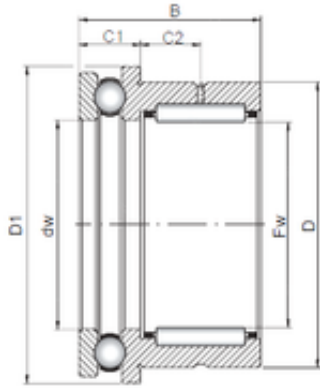

## 15 mm x 24 mm x 23 mm ISO NKX 15 Compound bearing

Bearing No. NKX 15

Size	15x24x23 mm
Bore Diameter	15 mm
Outer Diameter	24 mm
Width	23 mm
d	15 mm
Fw	15 mm
D	24 mm
B	23 mm
C1	9 mm
D1	28,1 mm
C2	6,5 mm

NKX 15 Bearing 2D drawings and 3D CAD models