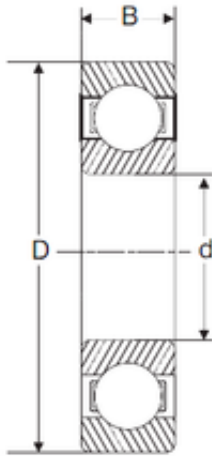

# CSC BEARING GROUP limited

15 mm x 42 mm x 17 mm SIGMA 62302-2RS  
Deep ball bearings

Bearing No. 62302-2RS

Size	15x42x17 mm
Bore Diameter	15 mm
Outer Diameter	42 mm
Width	17 mm
d	15 mm
D	42 mm
B	17 mm
C	17 mm

62302-2RS Bearing 2D drawings and 3D CAD models