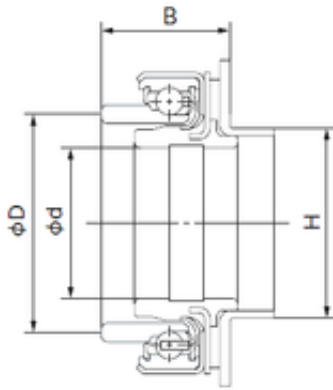

CSC BEARING GROUP limited

38 mm x 68 mm x 42.5 mm NACHI
68SCRN53P Deep ball bearings

Bearing No. 68SCRN53P

Size	38x68x42.5 mm
Bore Diameter	38 mm
Outer Diameter	68 mm
Width	42.5 mm
d	38 mm
D	68 mm
B	42.5 mm
H	48 mm

68SCRN53P Bearing 2D drawings and 3D CAD models