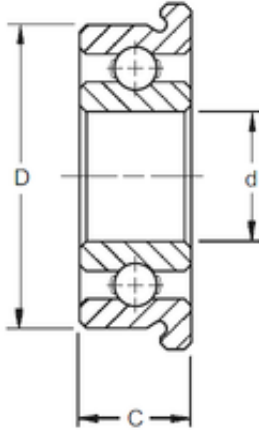

CSC BEARING GROUP limited

7 mm x 17 mm x 5 mm ZEN SF697 Deep ball bearings

Bearing No. SF697

| | |
|-------------------------------|-------------|
| Size | 7x17x5 mm |
| Bore Diameter | 7 mm |
| Outer Diameter | 17 mm |
| Width | 5 mm |
| d | 7 mm |
| D | 17 mm |
| B | 5 mm |
| C | 5 mm |
| Basic dynamic load rating (C) | 1,605 kN |
| Basic static load rating (C0) | 0,719 kN |
| (Grease) Lubrication Speed | 36000 r/min |

SF697 Bearing 2D drawings and 3D CAD models