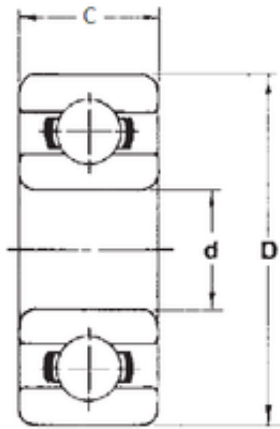

CSC BEARING GROUP limited

38,1 mm x 66,675 mm x 11,112 mm FBJ R24
Deep ball bearings

Bearing No. R24

Size	38.1x66.675x11.112 mm
Bore Diameter	38,1 mm
Outer Diameter	66,675 mm
Width	11,112 mm
d	38,1 mm
D	66,675 mm
B	11,112 mm
C	11,112 mm
Weight	0,15 Kg
Basic dynamic load rating (C)	16 kN
Basic static load rating (C0)	11 kN
(Grease) Lubrication Speed	8000 r/min

R24 Bearing 2D drawings and 3D CAD models