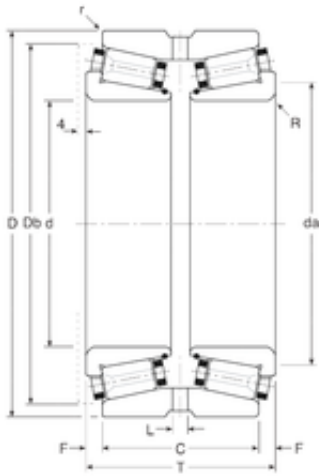

CSC BEARING GROUP limited

Gamet 120057X/120112XG Double knee bearing

Bearing No. 120057X/120112XG

120057X/120112XG Bearing 2D drawings and 3D CAD models

Size	57.15x112.712x73 mm
Bore Diameter	57,15 mm
Outer Diameter	112,712 mm
Width	73 mm
d	57,15 mm
D	112,712 mm
T	73 mm
C	60,3 mm
r	0,8 mm
F	6,35 mm
L	8 mm
R	2,5 mm
db	105 mm
da	75 mm
Weight	2,39 Kg