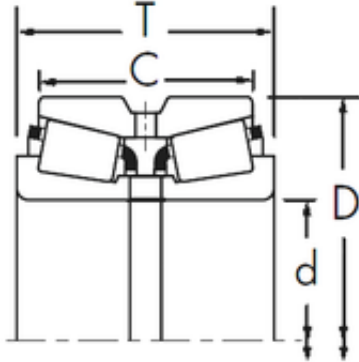

CSC BEARING GROUP limited

Timken 72200C/72488D Double knee bearing

Bearing No. 72200C/72488D

Size	50.8x123.825x77.785 mm
Bore Diameter	50,8 mm
Outer Diameter	123,825 mm
Width	77,785 mm
d	50,8 mm
D	123,825 mm
T	77,785 mm
C	55,562 mm
R	3,5 mm
r	1,5 mm

72200C/72488D Bearing 2D drawings and 3D CAD models