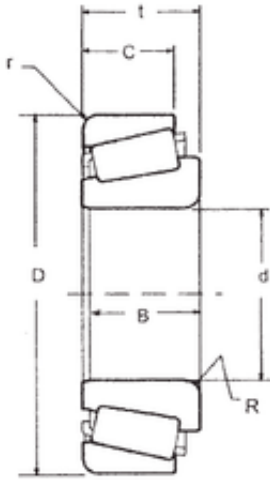

CSC BEARING GROUP limited

95,25 mm x 190,5 mm x 57,531 mm FBJ
HH221440/HH221410 Double knee bearing

Bearing No. HH221440/HH221410

Size	95.25x190.5x57.15 mm
Bore Diameter	95,25 mm
Outer Diameter	190,5 mm
Width	57,15 mm
d	95,25 mm
D	190,5 mm
T	57,15 mm
B	57,531 mm
C	46,038 mm
Weight	7,5 Kg
Basic dynamic load rating (C)	445 kN
Basic static load rating (C0)	610 kN
(Grease) Lubrication Speed	1900 r/min

HH221440/HH221410 Bearing 2D drawings and 3D CAD models