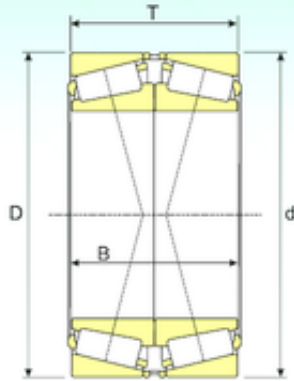

## ISB 32020X/DF Double knee bearing

Bearing No. 32020X/DF

Size	100x150x64 mm
Bore Diameter	100 mm
Outer Diameter	150 mm
Width	64 mm
d	100 mm
D	150 mm
T	64 mm
Weight	3,95 Kg
Basic dynamic load rating (C)	286,16 kN
Basic static load rating (C0)	548,8 kN
(Grease) Lubrication Speed	3600 r/min

32020X/DF Bearing 2D drawings and 3D CAD models