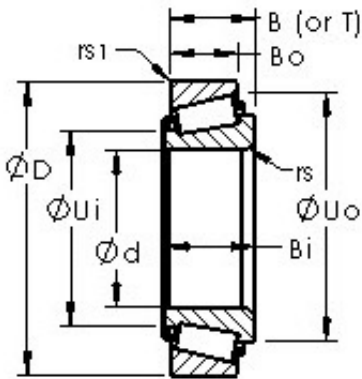

CSC BEARING GROUP limited

AST LMI02949/LM102911 Double knee bearing

Bearing No. LMI02949/LM102911

Bore Diameter	45,24248 mm
Outer Diameter	73,4314 mm
Width	21,43 mm
Bearing Type	single row assembly
Bore Dia (d)	1.7812
Outer Dia (D)	2.8910
Width (B)	0.8437
Outer Width (Bo)	0.6937
Inner Width (Bi)	0.7800
Radius (min) (rs)	0.138
Radius (min) (rs1)	0.031
Weight (g)	320.00
CAD Notice	Please contact AST Bearings to request a CAD Model for this part number.
Material	52100 chrome steel or equiavelent

LMI02949/LM102911 Bearing 2D drawings and 3D CAD models