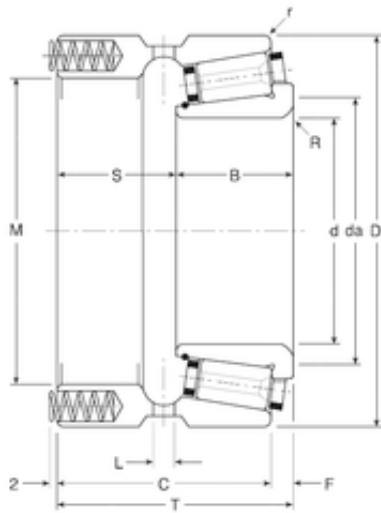

CSC BEARING GROUP limited

44,45 mm x 85 mm x 24,5 mm Gamet
112044X/112085P Double knee bearing

Bearing No. 112044X/112085P

Size	44.45x85x51.83 mm
Bore Diameter	44,45 mm
Outer Diameter	85 mm
Width	51,83 mm
d	44,45 mm
D	85 mm
T	51,83 mm
B	24,5 mm
C	48,66 mm
r	0,8 mm
F	3,17 mm
L	6 mm
M	64 mm
R	2 mm
S	27,33 mm
da	55 mm
Weight	1,03 Kg

112044X/112085P Bearing 2D drawings and 3D CAD models