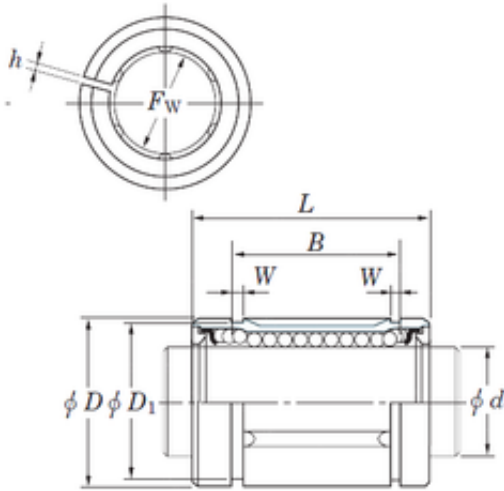

CSC BEARING GROUP limited

KOYO SDE30AJ Linear bearing

Bearing No. SDE30AJ

Size	30x47x52.1 mm
Bore Diameter	30 mm
Outer Diameter	47 mm
Width	52,1 mm
Fw	30 mm
D	47 mm
h	2 mm
B	52,1 mm
D1	44,5 mm
L	68 mm
W	1,85 mm
Weight	0,34 Kg
Basic dynamic load rating (C)	1470 kN

SDE30AJ Bearing 2D drawings and 3D CAD models