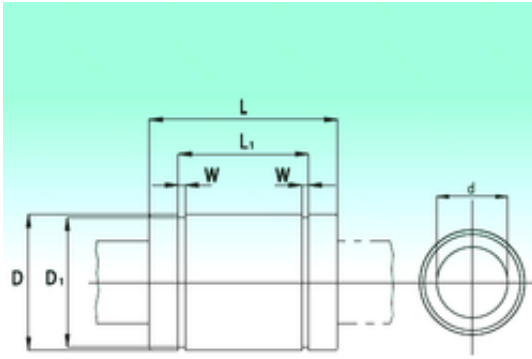

CSC BEARING GROUP limited

NBS KB60125-PP Linear bearing

Bearing No. KB60125-PP

Bore Diameter	60 mm
Outer Diameter	90 mm
d	60 mm
D	90 mm
D1	86,5 mm
L1	101,7 mm
W	3,15 mm
L	125 mm
Weight	2,01 Kg
Basic dynamic load rating (C)	4,8 kN

KB60125-PP Bearing 2D drawings and 3D CAD models