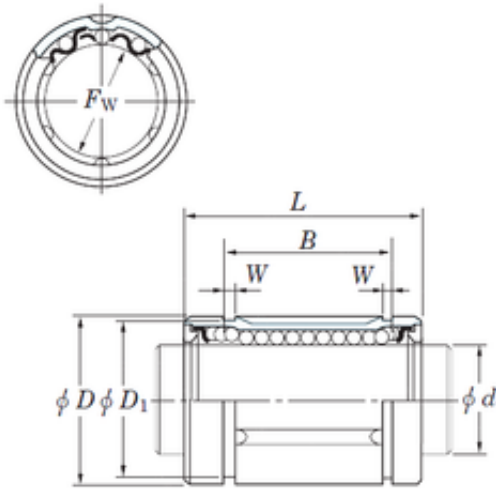

CSC BEARING GROUP limited

KOYO SDE60 Linear bearing

Bearing No. SDE60

Size	60x90x101.7 mm
Bore Diameter	60 mm
Outer Diameter	90 mm
Width	101,7 mm
Fw	60 mm
D	90 mm
B	101,7 mm
D1	86,5 mm
L	125 mm
W	3,15 mm
Weight	1,9 Kg
Basic dynamic load rating (C)	6470 kN

SDE60 Bearing 2D drawings and 3D CAD models