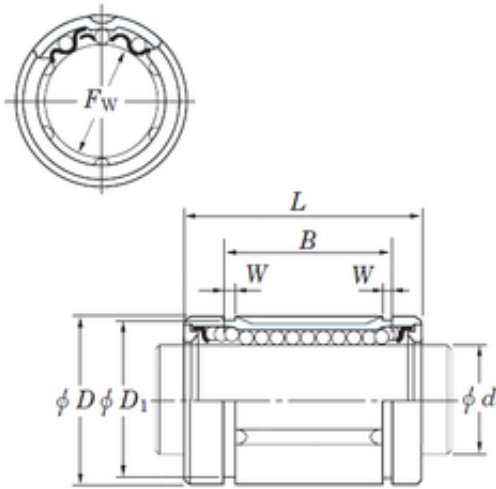

CSC BEARING GROUP limited

KOYO SDM6 Linear bearing

Bearing No. SDM6

Size	6x12x13.5 mm
Bore Diameter	6 mm
Outer Diameter	12 mm
Width	13,5 mm
Fw	6 mm
D	12 mm
B	13,5 mm
D1	11,5 mm
L	19 mm
W	1,1 mm
Weight	0,007 Kg
Basic dynamic load rating (C)	108 kN

SDM6 Bearing 2D drawings and 3D CAD models