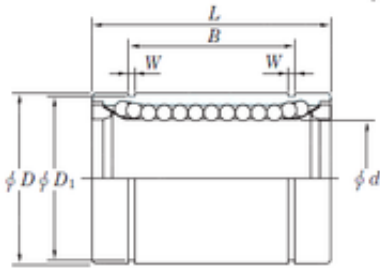

# CSC BEARING GROUP limited

50 mm x 80 mm x 74 mm KOYO SESDM50 AJ  
Linear bearing

Bearing No. SESDM50 AJ

Size	50x80x74 mm
Bore Diameter	50 mm
Outer Diameter	80 mm
Width	74 mm
d	50 mm
D	80 mm
h	3 mm
B	74 mm
D1	76.5 mm
L	100 mm
W	2.6 mm
Basic dynamic load rating (C)	3 820 kN

SESDM50 AJ Bearing 2D drawings and 3D CAD models