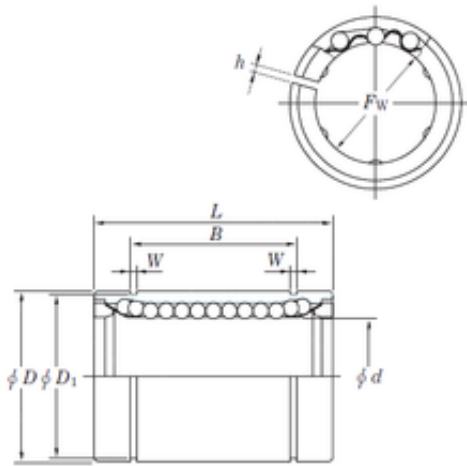

CSC BEARING GROUP limited

30 mm x 45 mm x 44.5 mm KOYO SESDM30
AJ Linear bearing

Bearing No. SESDM30 AJ

| | |
|----------------------------------|---------------|
| Size | 30x45x44.5 mm |
| Bore Diameter | 30 mm |
| Outer Diameter | 45 mm |
| Width | 44.5 mm |
| d | 30 mm |
| D | 45 mm |
| h | 2.5 mm |
| B | 44.5 mm |
| D1 | 43 mm |
| L | 64 mm |
| W | 1.85 mm |
| Basic dynamic load rating (C) | 1 570 kN |

SESDM30 AJ Bearing 2D drawings and 3D CAD models