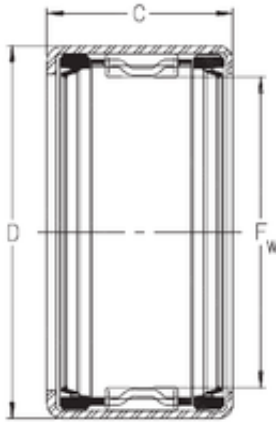

CSC BEARING GROUP limited

INA SCH710PP Needle bearing

Bearing No. SCH710PP

| | |
|-------------------------------|-------------------------|
| Size | 11.112x17.462x15.875 mm |
| Bore Diameter | 11,112 mm |
| Outer Diameter | 17,462 mm |
| Width | 15,875 mm |
| Fw | 11,112 mm |
| D | 17,462 mm |
| C | 15,875 mm |
| Weight | 0,011 Kg |
| Basic dynamic load rating (C) | 7,9 kN |
| Basic static load rating (C0) | 8,2 kN |

SCH710PP Bearing 2D drawings and 3D CAD models