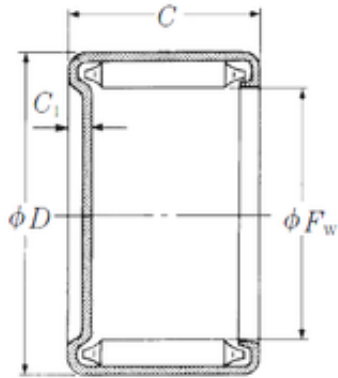

CSC BEARING GROUP limited

NSK M-341 Needle bearing

Bearing No. M-341

Size	4.762x8.731x6.35 mm
Bore Diameter	4,762 mm
Outer Diameter	8,731 mm
Width	6,35 mm
Fw	4,762 mm
D	8,731 mm
C	6,35 mm
C2	1,8 mm
Weight	0,0023 Kg
Basic dynamic load rating (C)	2,1 kN

M-341 Bearing 2D drawings and 3D CAD models