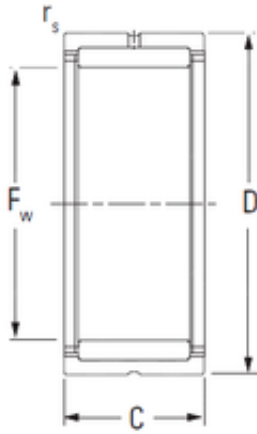

CSC BEARING GROUP limited

KOYO NK110/30 Needle bearing

Bearing No. NK110/30

Size	110x130x30 mm
Bore Diameter	110 mm
Outer Diameter	130 mm
Width	30 mm
F _w	110 mm
D	130 mm
C	30 mm
r5 min.	1,1 mm
Weight	0,66 Kg
Basic dynamic load rating (C)	103 kN
Basic static load rating (C ₀)	220 kN
(Grease) Lubrication Speed	2500 r/min
Bearing No.	NK110/30
r _s (min)	1.1
C _r	103
C _{0r}	220
C _u	33.6
Grease lub.	2500
Oil lub.	3800
(Refer.) Mass(kg)	0.660

NK110/30 Bearing 2D drawings and 3D CAD models