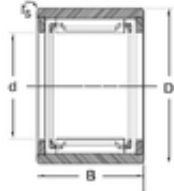

CSC BEARING GROUP limited

73 mm x 90 mm x 25 mm ZEN NK73/25 Needle bearing

Bearing No. NK73/25

Size	73x90x25 mm
Bore Diameter	73 mm
Outer Diameter	90 mm
Width	25 mm
d	73 mm
D	90 mm
B	25 mm
C	25 mm
r min.	0,6 mm
Weight	0,302 Kg
Basic dynamic load rating (C)	53 kN
Basic static load rating (C0)	100 kN
(Grease) Lubrication Speed	3800 r/min

NK73/25 Bearing 2D drawings and 3D CAD models