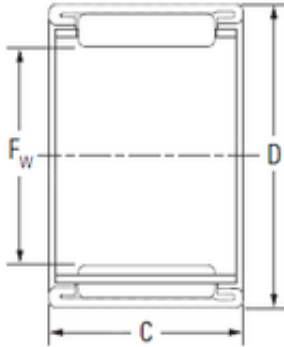

CSC BEARING GROUP limited

KOYO BHTM3025-1 Needle bearing

Bearing No. BHTM3025-1

| | |
|-------------------------------|-------------|
| Size | 30x40x25 mm |
| Bore Diameter | 30 mm |
| Outer Diameter | 40 mm |
| Width | 25 mm |
| Fw | 30 mm |
| D | 40 mm |
| C | 25 mm |
| Weight | 0,069 Kg |
| Basic dynamic load rating (C) | 29,4 kN |
| Basic static load rating (C0) | 46,5 kN |
| (Grease) Lubrication Speed | 7200 r/min |

BHTM3025-1 Bearing 2D drawings and 3D CAD models