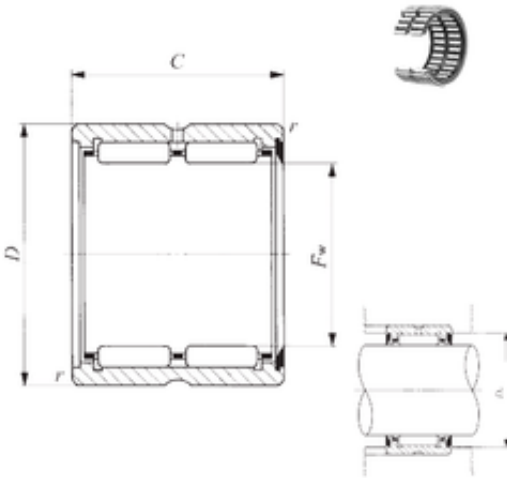

CSC BEARING GROUP limited

IKO RNA 6916U Needle bearing

Bearing No. RNA 6916U

Size	90x110x54 mm
Bore Diameter	90 mm
Outer Diameter	110 mm
Width	54 mm
Fw	90 mm
D	110 mm
C	54 mm
r min.	1 mm
Da max.	105 mm
Weight	1,01 Kg
Basic dynamic load rating (C)	132 kN
Basic static load rating (C0)	317 kN

RNA 6916U Bearing 2D drawings and 3D CAD models