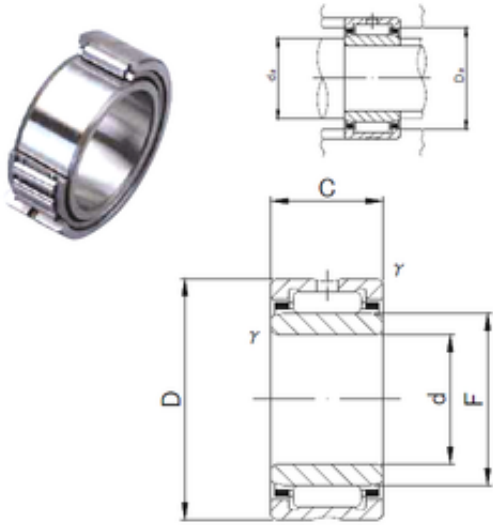

CSC BEARING GROUP limited

60 mm x 85 mm x 34 mm JNS NA 5912 Needle bearing

Bearing No. NA 5912

Size	60x85x34 mm
Bore Diameter	60 mm
Outer Diameter	85 mm
Width	34 mm
d	60 mm
F	68 mm
D	85 mm
B	34 mm
C	34 mm
r min.	1 mm
da min.	65 mm
da max	66 mm
Da max.	80 mm
Weight	0,614 Kg
Basic dynamic load rating (C)	86,1 kN
Basic static load rating (C0)	167 kN

NA 5912 Bearing 2D drawings and 3D CAD models