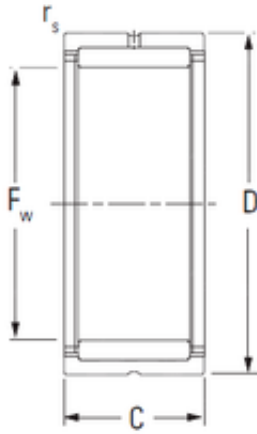

## KOYO NK43/20 Needle bearing

Bearing No. NK43/20

Size	43x53x20 mm
Bore Diameter	43 mm
Outer Diameter	53 mm
Width	20 mm
F <sub>w</sub>	43 mm
D	53 mm
C	20 mm
r <sub>5</sub> min.	0,3 mm
Weight	0,096 Kg
Basic dynamic load rating (C)	29 kN
Basic static load rating (C <sub>0</sub> )	54,4 kN
(Grease) Lubrication Speed	6400 r/min
Bearing No.	NK43/20
r <sub>s</sub> (min)	0.3
C <sub>r</sub>	29
C <sub>0r</sub>	54.4
C <sub>u</sub>	8.65
Grease lub.	6400
Oil lub.	9900
(Refer.) Mass(kg)	0.096

NK43/20 Bearing 2D drawings and 3D CAD models