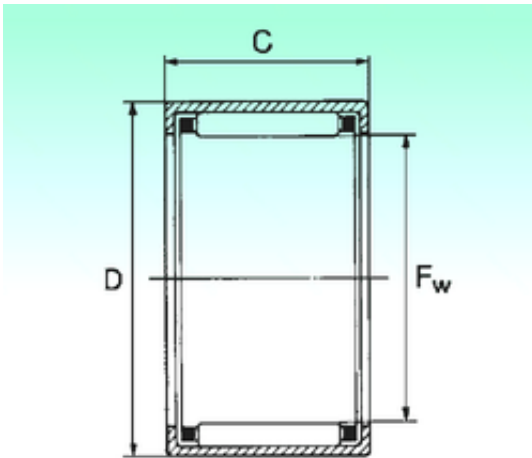

CSC BEARING GROUP limited

NBS HK 0808 Needle bearing

Bearing No. HK 0808

Size	8x12x8 mm
Bore Diameter	8 mm
Outer Diameter	12 mm
Width	8 mm
Fw	8 mm
D	12 mm
C	8 mm
Weight	0,0027 Kg
Basic dynamic load rating (C)	2,6 kN
Basic static load rating (C0)	2,47 kN

HK 0808 Bearing 2D drawings and 3D CAD models