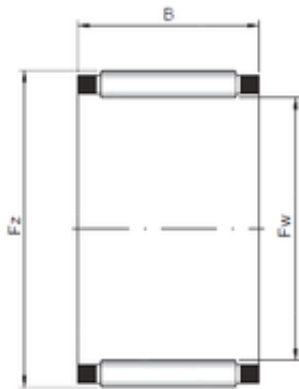

CSC BEARING GROUP limited

ISO K12x15x09 Needle bearing

Bearing No. K12x15x09

Size	12x15x9 mm
Bore Diameter	12 mm
Outer Diameter	15 mm
Width	9 mm
Fw	12 mm
Ew	15 mm
B	9 mm

K12x15x09 Bearing 2D drawings and 3D CAD models