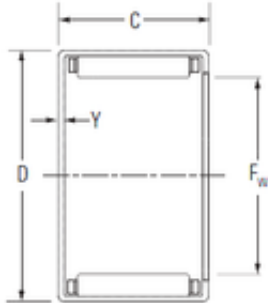

CSC BEARING GROUP limited

KOYO MJ-651 Needle bearing

Bearing No. MJ-651

Size	9.525x14.288x7.92 mm
Bore Diameter	9.525 mm
Outer Diameter	14.288 mm
Width	7.92 mm
Fw	9.525 mm
D	14.288 mm
C	7.92 mm
Weight	0.004 Kg
Basic dynamic load rating (C)	2.76 kN
Basic static load rating (C0)	2.49 kN
(Grease) Lubrication Speed	18000 r/min
Bearing No.	MJ-651
Y(max)	1.02
Cr	2.73
C0r	2.49
Cu	0.430
Grease lub.	18000
Oil lub.	27000
(Refer.) Mass(kg)	0.004
Mounting inner ring	IRA-3

MJ-651 Bearing 2D drawings and 3D CAD models