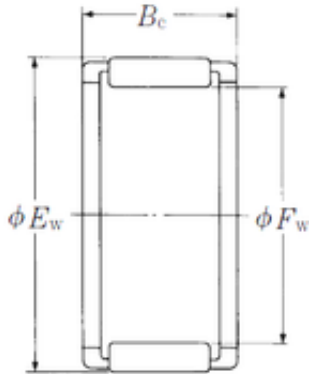

CSC BEARING GROUP limited

NSK FWF-253216-E Needle bearing

Bearing No. FWF-253216-E

Bore Diameter	25 mm
Outer Diameter	32 mm
Fw	25 mm
Ew	32 mm
Bc	16 mm
Weight	0,024 Kg
Basic dynamic load rating (C)	17,7 kN
hidYobi	FWF-253216-E
LangID	1
Prod_Type3	NRB_CNRA_FL
d	25
D_	32
DA_	3.5
Z_	15
C	17.7
B_	16
hidTable	ecat_NSCRA
yobi	FWF-253216-E
mass	24
SDM_	28.5
KBRG	8113
C0	21.9
SLR	11.8

FWF-253216-E Bearing 2D drawings and 3D CAD models