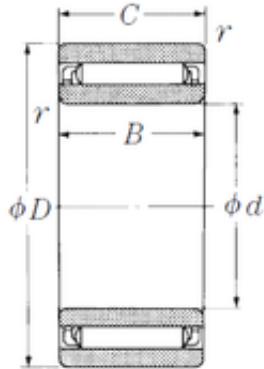

CSC BEARING GROUP limited

50 mm x 68 mm x 20 mm NSK NAF506820
Needle bearing

Bearing No. NAF506820

Size	50x68x20 mm
Bore Diameter	50 mm
Outer Diameter	68 mm
Width	20 mm
d	50 mm
Fw	55 mm
D	68 mm
B	20 mm
C	20 mm
r min.	0,6 mm
Weight	0,23 Kg
Basic dynamic load rating (C)	27,5 kN
Basic static load rating (C0)	62,5 kN

NAF506820 Bearing 2D drawings and 3D CAD models