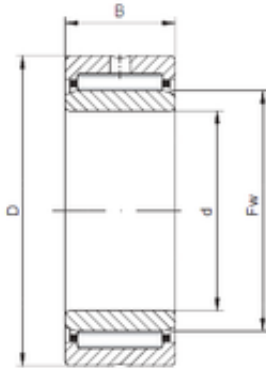

CSC BEARING GROUP limited

32 mm x 52 mm x 20 mm ISO NA49/32 Needle bearing

Bearing No. NA49/32

Size	32x52x20 mm
Bore Diameter	32 mm
Outer Diameter	52 mm
Width	20 mm
d	32 mm
Fw	40 mm
D	52 mm
B	20 mm
C	20 mm

NA49/32 Bearing 2D drawings and 3D CAD models