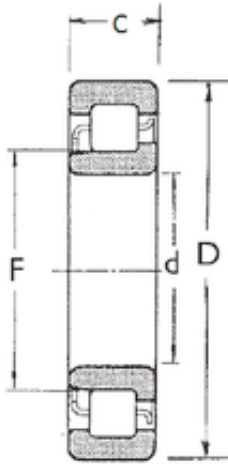

CSC BEARING GROUP limited

100 mm x 215 mm x 73 mm FBJ NJ2320 roller bearing

Bearing No. NJ2320

Size	100x215x73 mm
Bore Diameter	100 mm
Outer Diameter	215 mm
Width	73 mm
d	100 mm
F	129,5 mm
D	215 mm
B	73 mm
C	73 mm
Weight	11,9 Kg
Basic dynamic load rating (C)	410 kN
Basic static load rating (C0)	505 kN
(Grease) Lubrication Speed	2400 r/min

NJ2320 Bearing 2D drawings and 3D CAD models