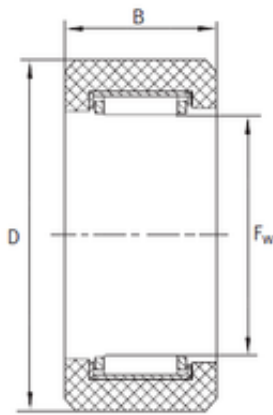

CSC BEARING GROUP limited

INA F-113528 roller bearing

Bearing No. F-113528

Size	19x38x18 mm
Bore Diameter	19 mm
Outer Diameter	38 mm
Width	18 mm
Fw	19 mm
D	38 mm

F-113528 Bearing 2D drawings and 3D CAD models