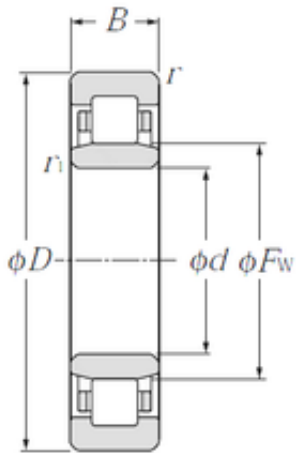

CSC BEARING GROUP limited

25 mm x 62 mm x 24 mm CYSD NU2305E
roller bearing

Bearing No. NU2305E

Size	25x62x24 mm
Bore Diameter	25 mm
Outer Diameter	62 mm
Width	24 mm
d	25 mm
Fw	34 mm
D	62 mm
B	24 mm
C	24 mm
Weight	0,355 Kg
Basic dynamic load rating (C)	54,5 kN
Basic static load rating (C0)	53,2 kN
(Grease) Lubrication Speed	9000 r/min

NU2305E Bearing 2D drawings and 3D CAD models