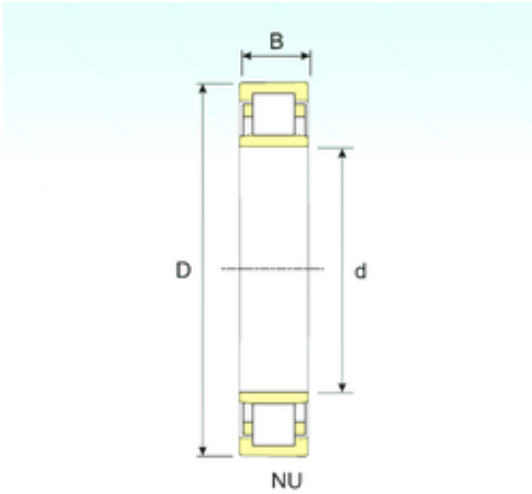

CSC BEARING GROUP limited

500 mm x 920 mm x 185 mm ISB NU 12/500 roller bearing

Bearing No. NU 12/500

Size	500x920x185 mm
Bore Diameter	500 mm
Outer Diameter	920 mm
Width	185 mm
d	500 mm
D	920 mm
B	185 mm
C	185 mm
Weight	585 Kg
Basic dynamic load rating (C)	5174 kN
Basic static load rating (C0)	8330 kN
(Grease) Lubrication Speed	727 r/min

NU 12/500 Bearing 2D drawings and 3D CAD models