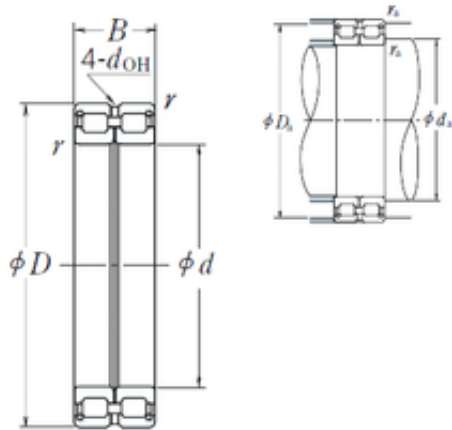

# CSC BEARING GROUP limited

400 mm x 540 mm x 140 mm NSK RS-4980E4 roller bearing

Bearing No. RS-4980E4

RS-4980E4 Bearing 2D drawings and 3D CAD models

Size	400x540x140 mm
Bore Diameter	400 mm
Outer Diameter	540 mm
Width	140 mm
d	400 mm
D	540 mm
B	140 mm
C	140 mm
r min.	4 mm
da min.	416 mm
Da max.	524 mm
ra max.	3 mm
Weight	94,5 Kg
Basic dynamic load rating (C)	2100 kN
Basic static load rating (C0)	5450 kN
(Grease) Lubrication Speed	220 r/min
hidYobi	RS-4980E4
LangID	1
D_	540
B_	140
hidTable	ecat_NSCLDRS
Oil rpm	220
mass	94.5
GRS rpm	450
ra	3

## CSC BEARING GROUP limited

da_min	416
C0	5450
DE_	503
Prod_Type3	CRB_FRFS_OT_FIX
DA_	32
Z_	46
yobi	RS-4980E4
da_max	524
SDM_	471
r	4
KBRG	4220
disp	8
DI_	439
doh	11