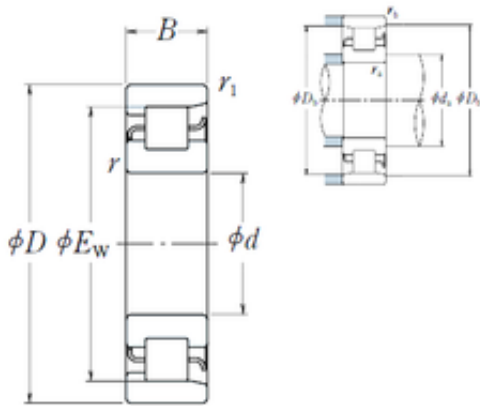

# CSC BEARING GROUP limited

200 mm x 360 mm x 58 mm NSK NF 240 roller bearing

Bearing No. NF 240

NF 240 Bearing 2D drawings and 3D CAD models

Size	200x316x58 mm
Bore Diameter	200 mm
Outer Diameter	316 mm
Width	58 mm
d	200 mm
D	360 mm
Ew	316 mm
B	58 mm
C	58 mm
r min.	4 mm
r1 min.	4 mm
da min.	216 mm
Db min.	323 mm
ra max.	3 mm
rb max.	3 mm
Db max	344 mm
Weight	26,2 Kg
Basic dynamic load rating (C)	620 kN
Basic static load rating (C0)	865 kN
(Grease) Lubrication Speed	1 700 r/min