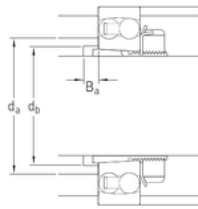

# CSC BEARING GROUP limited

Open bearing on a standard sleeve

Sealed bearing on an E design sleeve

35 mm x 80 mm x 23 mm SKF  
2208EKTN9+H308 Self aligning ball bearing

Bearing No. 2208EKTN9+H308

Size	35x80x23 mm
Bore Diameter	35 mm
Outer Diameter	80 mm
Width	23 mm
d	35 mm
D	80 mm
B	23 mm
C	23 mm
Weight	0,58 Kg
Basic dynamic load rating (C)	52 kN
Basic static load rating (C0)	44 kN

2208EKTN9+H308 Bearing 2D drawings and 3D CAD models