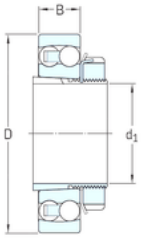

# CSC BEARING GROUP limited

Open bearing on a standard sleeve

Sealed bearing on an E design sleeve

35 mm x 80 mm x 23 mm SKF  
2208EKTN9+H308 Self aligning ball bearing

Bearing No. 2208EKTN9+H308

Size	35x80x23 mm
Bore Diameter	35 mm
Outer Diameter	80 mm
Width	23 mm
d	35 mm
D	80 mm
B	23 mm
C	23 mm
Weight	0,58 Kg
Basic dynamic load rating (C)	52 kN
Basic static load rating (C0)	44 kN

2208EKTN9+H308 Bearing 2D drawings and 3D CAD models