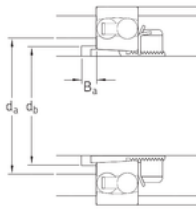

CSC BEARING GROUP limited

Open bearing on a standard sleeve

Sealed bearing on an E design sleeve

90 mm x 215 mm x 73 mm SKF 2320K+H2320
Self aligning ball bearing

Bearing No. 2320K+H2320

Size	90x215x73 mm
Bore Diameter	90 mm
Outer Diameter	215 mm
Width	73 mm
d	90 mm
D	215 mm
B	73 mm
C	73 mm
Weight	14 Kg
Basic dynamic load rating (C)	130 kN
Basic static load rating (C0)	110 kN

2320K+H2320 Bearing 2D drawings and 3D CAD models