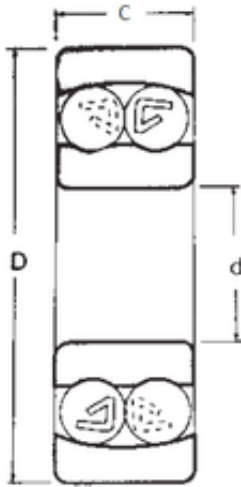

## CSC BEARING GROUP limited

12 mm x 32 mm x 14 mm FBJ 2201 Self aligning ball bearing

Bearing No. 2201

Size	12x32x14 mm
Bore Diameter	12 mm
Outer Diameter	32 mm
Width	14 mm
d	12 mm
D	32 mm
B	14 mm
C	14 mm
Weight	0,053 Kg
Basic dynamic load rating (C)	7,65 kN
Basic static load rating (C0)	1,75 kN
(Grease) Lubrication Speed	2100 r/min

2201 Bearing 2D drawings and 3D CAD models