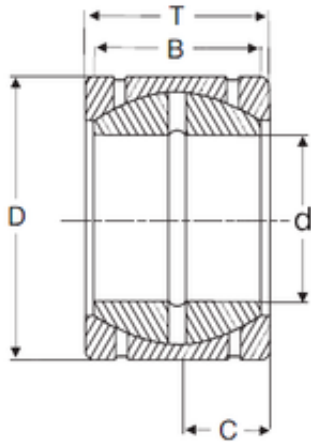

## 50,8 mm x 90,5 mm x 52,578 mm SIGMA GEZPR 200 S sliding bearing

Bearing No. GEZPR 200 S

Size	50.8x90.5x57.912 mm
Bore Diameter	50,8 mm
Outer Diameter	90,5 mm
Width	57,912 mm
d	50,8 mm
D	90,5 mm
T	57,912 mm
B	52,578 mm
C	26,67 mm

GEZPR 200 S Bearing 2D drawings and 3D CAD models