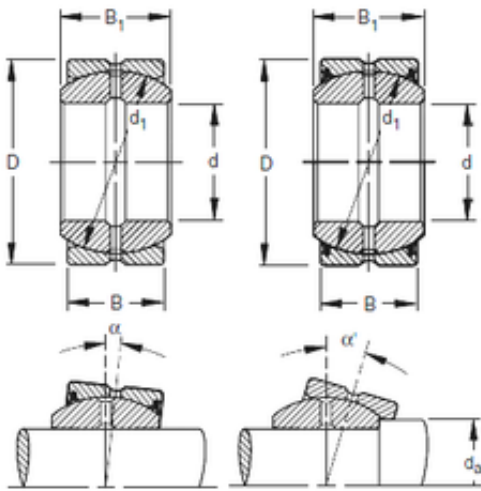

## Timken 5SF8 sliding bearing

Bearing No. 5SF8

Size	12.7x22.225x9.52 mm
Bore Diameter	12,7 mm
Outer Diameter	22,225 mm
Width	9,52 mm
d	12,7 mm
D	22,225 mm
B1	11,1 mm
C	9,52 mm
d1	18,26 mm

5SF8 Bearing 2D drawings and 3D CAD models