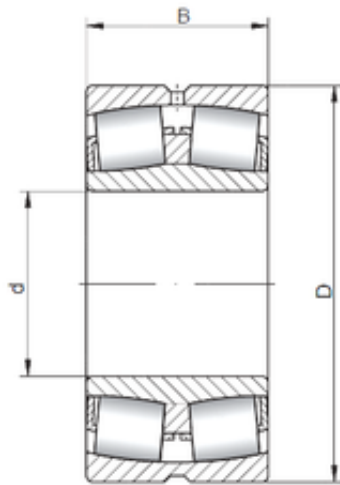

CSC BEARING GROUP limited

150 mm x 270 mm x 96 mm ISO 23230W33
Spherical roller bearing

Bearing No. 23230W33

Size	150x270x96 mm
Bore Diameter	150 mm
Outer Diameter	270 mm
Width	96 mm
d	150 mm
D	270 mm
B	96 mm
C	96 mm

23230W33 Bearing 2D drawings and 3D CAD models